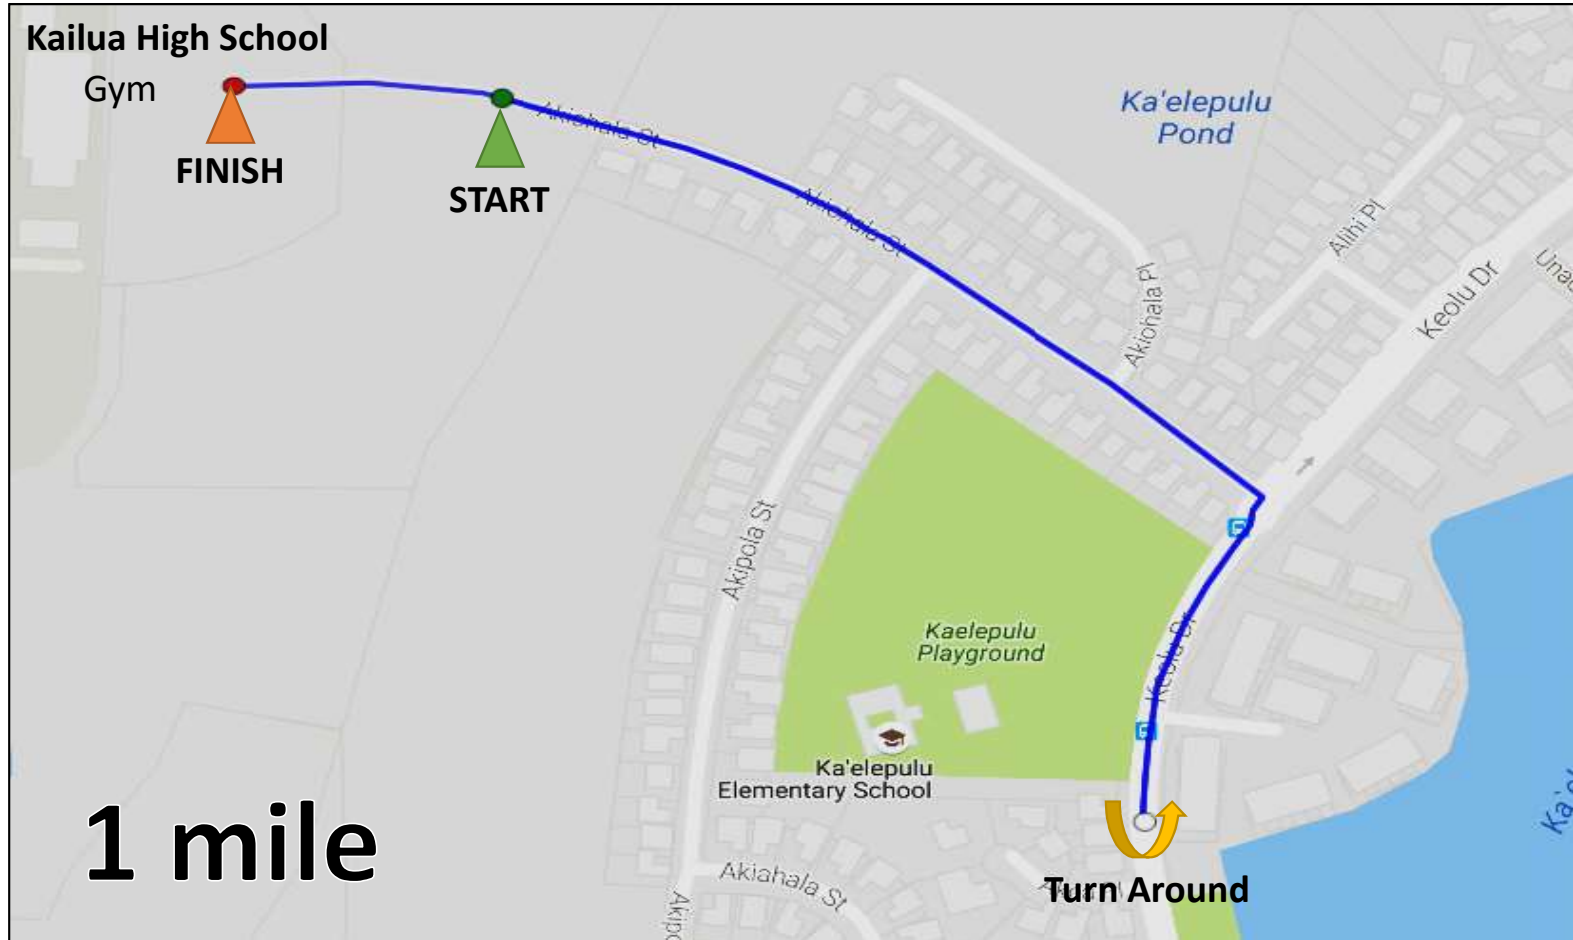

# Kailua High Run Route Map